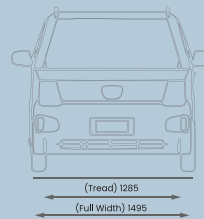

SO Light

Dimensions:

Unit: mm