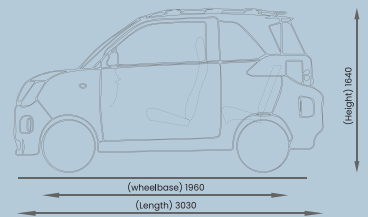

SO Light

Dimensions:

Unit: mm