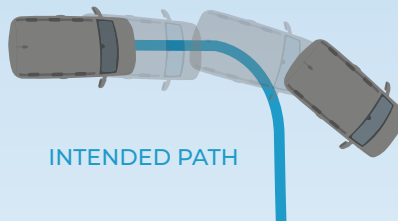

Understeering