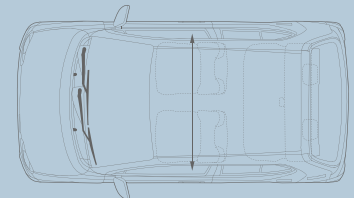

SO Light

Dimensions:

Unit: mm